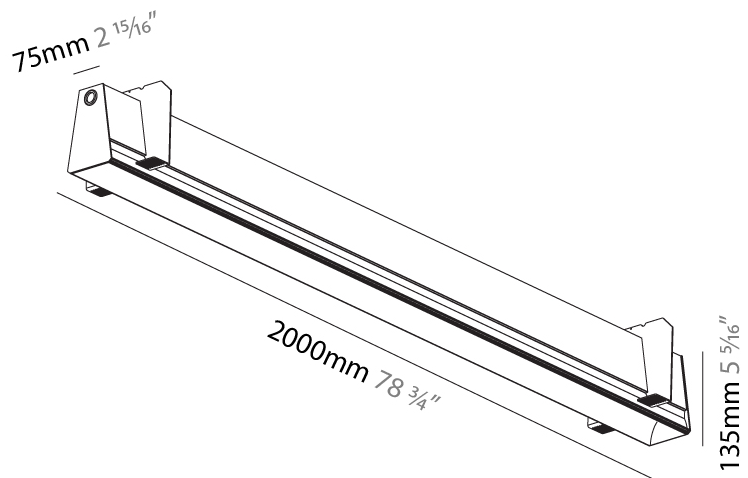

PHYSICAL

Shape: Rectangle
Length (mm): 2000
Length (in): 78 ³/₄
Width (mm): 75
Width (in): 2 ¹⁵/₁₆
Height (mm): 135
Height (in): 5 ⁵/₁₆
Ceiling Thickness (mm): 10 / 12.5 / 15
Ceiling Thickness (in): 3/8 or 1/2 or 9/16
Min. Recessing Depth (mm): 170
Min. Recessing Depth (in): 6 ¹¹/₁₆
Light Distribution: Direct
Weight (kg): 7.728
Weight (lbs): 17.04
Diffuser: PMMA - Opal
Fixture Finish: SSR / BKV / CWI / CRY / HAB / UFT / ITA / RUA / FTG / MYG / LOD / PUS / FRO / FUP / KIA / POP / BLS / SPG / MEY / GOH / GUM / CHC / COM / ABZ / JAG / OBR / MOS / ROR
Fixture Material: Aluminum
Cut-out Measurements: 2010mm / 79 1/8" x 92mm / 3 5/8"
Upon Request: Unique Sizes Unique Ceiling Thickness

ELECTRICAL

Lamp Type: LED (Zhaga Standard)
Input Wattage (W): 35.4
Total Output Wattage (W): 28 / 22.8 (3500K)
Dimming: 0-10V Dimming / Phase Dimming (120Vac Only)
Driver Included: Yes
Driver Location: Integrated
Driver Type: Constant Current - 120 / 277Vac
Driver Class: Class 2
Input Voltage (V): 120 - 277
Constant Current (MA): 350 / 700 (3500K)

LED

Color Temperature (°K): 3000 / 3500 / 4000
Max. Delivered Lumen (lm): 2400 / 2479 / 2530
CRI: >90 CRI
Lamp Life (hrs): 50000
Upon Request: Special Color Temperature RGB-W Tunable White CRI (no minimum qty) price increase + longer lead time

OPTICAL

RATINGS AND CERTIFICATIONS

Certified By: Certified for North American Standards
IP rating: IP20