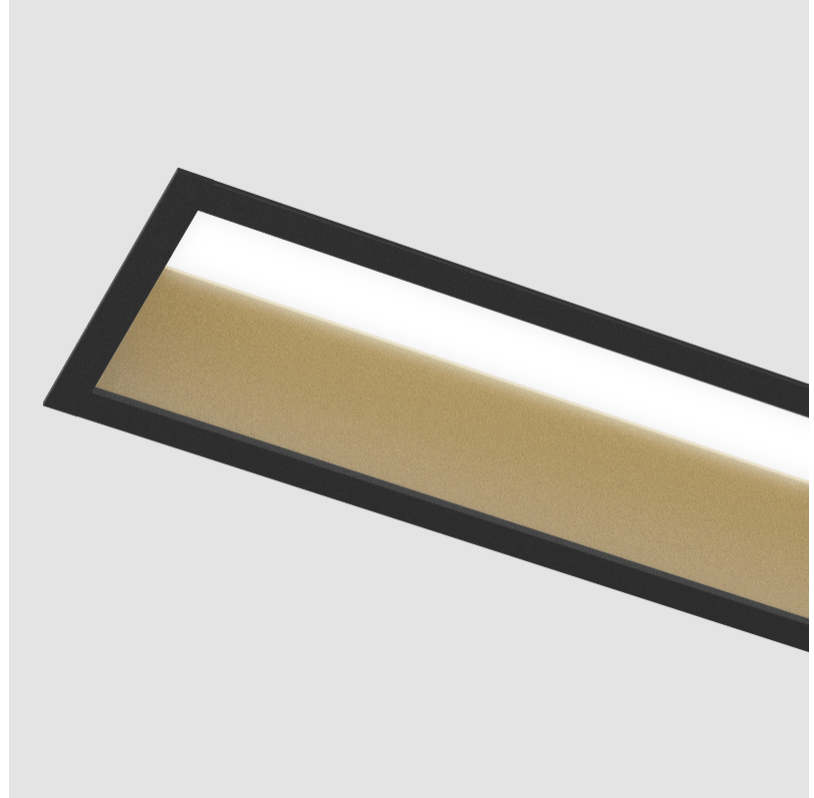

GENERAL

Series: Groove
Subseries: Groove Square
Brand: Prolight
Division: Architectural
Mounting Type: Recessed
Mounting Location: Ceiling
Subcategory: Profile

PHYSICAL

Shape: Rectangle
Length (mm): 1460
Length (in): 57 1/2
Width (mm): 92
Width (in): 3 5/8
Height (mm): 120
Height (in): 4 3/4
Ceiling Thickness (mm): 10 / 12.5 / 15 / 25
Ceiling Thickness (in): 3/8 or 1/2 or 9/16 or 1
Min. Recessing Depth (mm): 160
Min. Recessing Depth (in): 6 5/16
Light Distribution: Direct
Weight (kg): 6.306
Weight (lbs): 13.87
Diffuser: PMMA - Opal
Fixture Finish: ANA / SSR / BKV / CWI / CRY / HAB / MSR / UFT / ITA / RUA / OGR / FTG / MYG / RWR / LOD / PUS / FRO / FUP / KIA / POP / BLS / SPG / MEY / GOH / GUM / CHC / COM / ABZ / JAG / OBR / MOS / ROR
Fixture Material: Aluminum
Cut-out Measurements: 1450mm / 57 1/16" x 85mm / 3 3/8"

ELECTRICAL

Lamp Type: LED (Zhaga Standard)
Input Wattage (W): 25.3
Total Output Wattage (W): 20 / 16 (3500K)
Dimming: 0-10V Dimming / Phase Dimming (120Vac Only)
Driver Included: Yes
Driver Location: Integrated
Driver Type: Constant Current - 120 / 277Vac
Driver Class: Class 2
Input Voltage (V): 120 - 277
Constant Current (MA): 350 / 500 (3500K)

LED

Color Temperature (°K): 3000 / 3500 / 4000
Max. Delivered Lumen (lm): 1710 / 1774 / 1810
CRI: >90 CRI
Lamp Life (hrs): 50000

OPTICAL

RATINGS AND CERTIFICATIONS

Certified By: Certified for North American Standards
IP rating: IP20