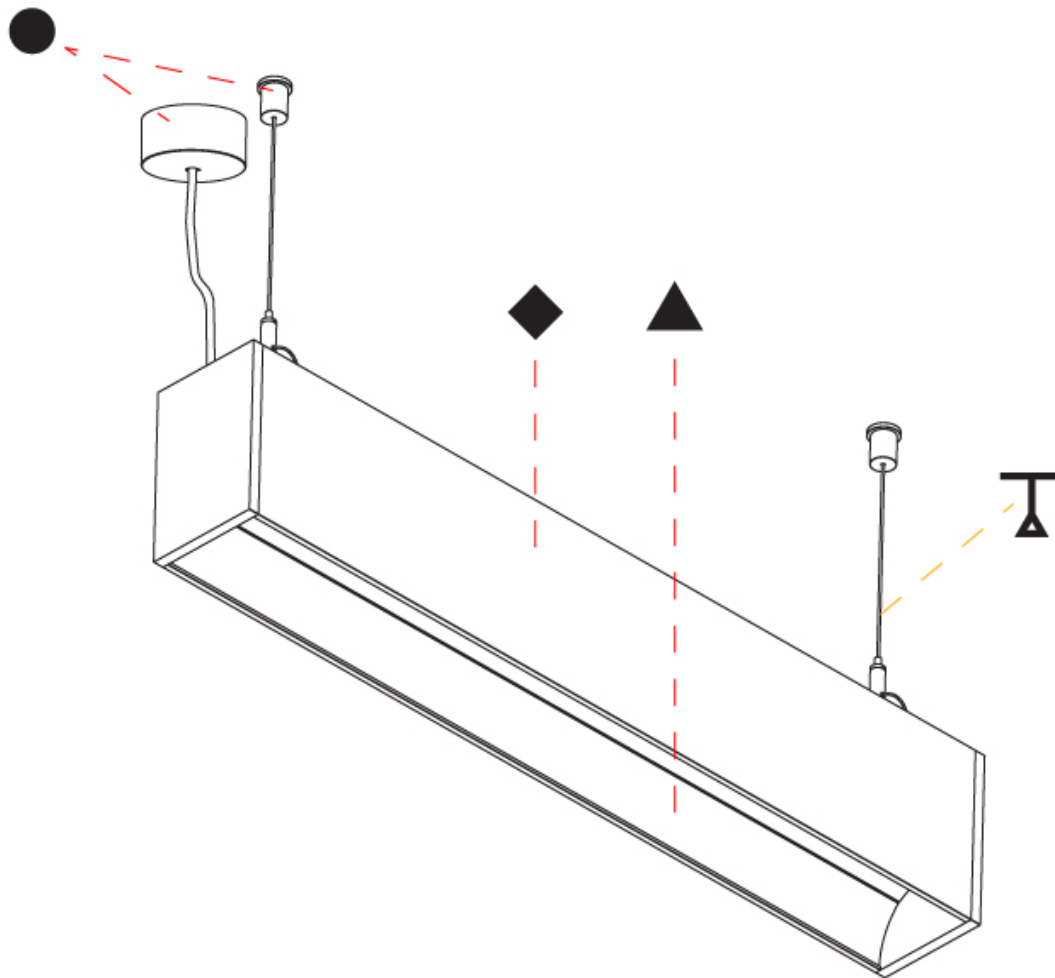

GROOVE SQUARE SUSPENSION

A30811-

PROJECT	_____
TYPE	_____
SPECIFIER	_____
QUANTITY	_____
DATE	_____

A