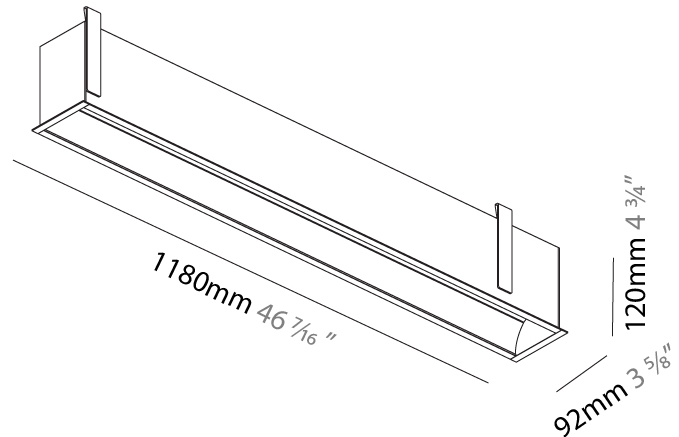

GENERAL

Series: Groove
Subseries: Groove Square
Brand: Prolight
Division: Architectural
Mounting Type: Recessed
Mounting Location: Ceiling
Subcategory: Profile

PHYSICAL

Shape: Rectangle
Length (mm): 1180
Length (in): 46 7/16
Width (mm): 92
Width (in): 3 5/8
Height (mm): 120
Height (in): 4 3/4
Ceiling Thickness (mm): 10 - 25
Ceiling Thickness (in): 3/8 - 1
Min. Recessing Depth (mm): 160
Min. Recessing Depth (in): 6 5/16
Light Distribution: Direct
Weight (kg): 5.195
Weight (lbs): 11.43
Diffuser: PMMA - Opal
Fixture Finish: [ANA / SSR / BKV / CWI / CRY / HAB / MSR / UFT / ITA / RUA / OGR / FTG / MYG / RWR / LOD / PUS / FRO / FUP / KIA / POP / BLS / SPG / MEY / GOH / GUM / CHC / COM / ABZ / JAG / OBR / MOS / ROR](#)
Fixture Material: Aluminum
Cut-out Measurements: 1170mm / 46 1/16" x 85mm / 3 3/8"

ELECTRICAL

Lamp Type: LED (Zhaga Standard)
Input Wattage (W): 20.2
Total Output Wattage (W): 16 / 12.8 (3500K)
[Dimming: 0-10V Dimming / Phase Dimming (120Vac Only)](#)
Driver Included: Yes
Driver Location: Integrated
Driver Type: Constant Current - 120 / 277Vac
Driver Class: Class 2
Input Voltage (V): 120 - 277
Constant Current (MA): 350 / 400 (3500K)

LED

[Color Temperature (°K): 3000 / 3500 / 4000](#)
Max. Delivered Lumen (lm): 1370 / 1421 / 1450
CRI: >90 CRI
Lamp Life (hrs): 50000

OPTICAL

RATINGS AND CERTIFICATIONS

Certified By: Certified for North American Standards
IP rating: IP20